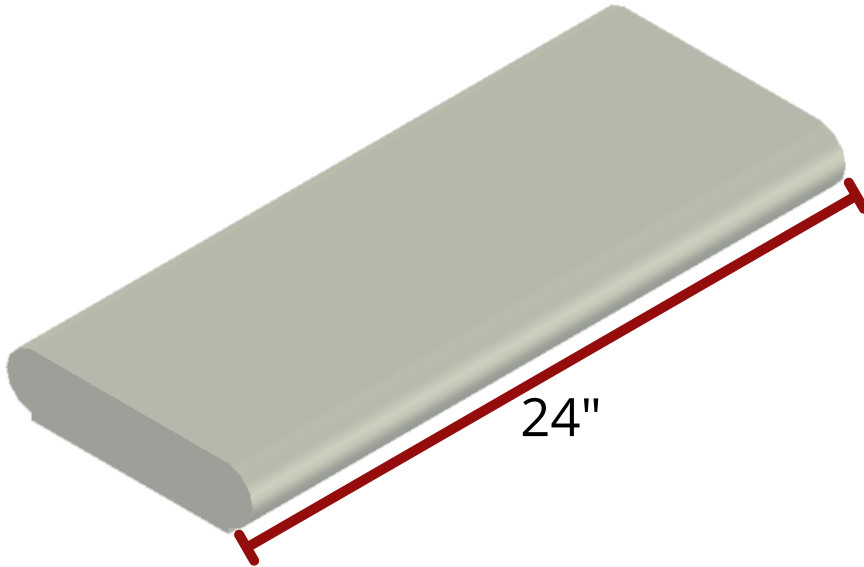

WALL CAPS

# MODEL 200

Bases available:  
8", 10", 12"