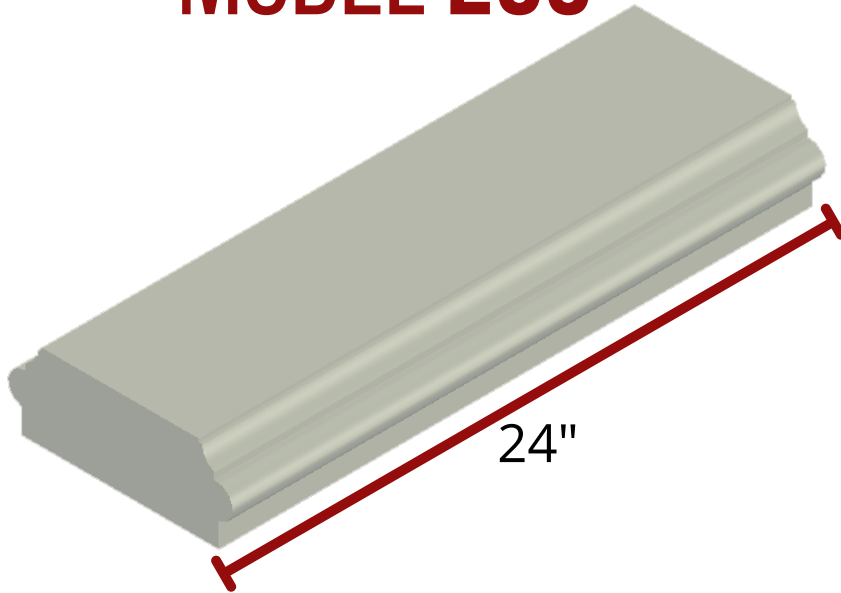

WALL CAPS

MODEL 203

Bases available:
8", 10"